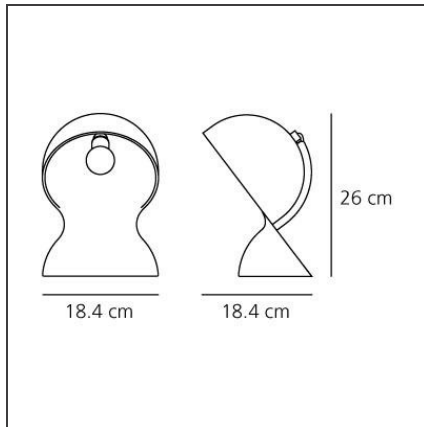

TECHNICAL DRAWINGS

FEATURES

Article Code:	1466030A	Material:	polycarbonate
Colour:	Black	Series:	Design
Installation:	Table	Area contract:	Residential
Environment:	Indoor	Emission:	Direct

DIMENSIONS

Length:	cm 18.4	Impact Resistance:	N.D.
Width:	cm 18.4	Glow Wire Test:	N.D.
Height:	cm 26		

Watt:	28W	Delivered lumens output (lm):	345lm
Voltage:	220V-240V	CCT:	2800K

Notes

Minimum 4 pieces per package.