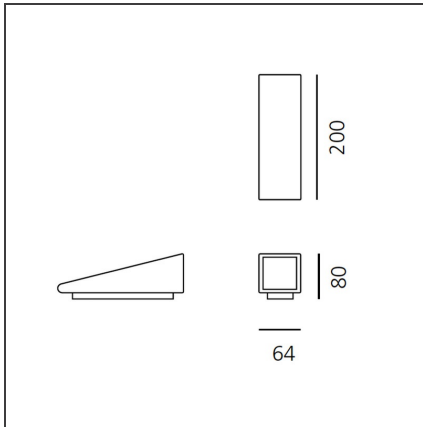

Cuneo Mini Wall/Floor Rust

IP65   

DESIGN BY

Klaus Begasse

DESCRIPTION

Lamp installable both on the ground to provide side lighting for drives or spacious areas in gardens, and on walls, to create a wall washer effect. It is possible to install the device with the light pointed either downwards or upwards. Materials: die-cast painted aluminium lamp unit; satin finish diffuser made of satin finish methacrylate; die-cast aluminium wall attachment.

TECHNICAL DRAWINGS

FEATURES

Article Code:	T082810	Material:	Aluminum, metacrylate
Colour:	Rust	Series:	Outdoor
Installation:	Floor, Wall	Area contract:	Outdoor, Residential
Environment:	Outdoor	Emission:	Direct/indirect

DIMENSIONS

Length:	cm 20
Width:	cm 6.4
Height:	cm 8

INCLUDED SOURCES

Category:	LED	Color temperature (K):	3000K
Number:	1	CRI:	80
Watt:	11W		
Type:	0		
Class:	A		

LUMINAIRE

Watt:	11W	Delivered lumens output (lm):	805lm
Voltage:	220V-240V	CCT:	3000K
		Efficiency:	76%
		Efficacy:	73.18lm/W
		CRI:	90