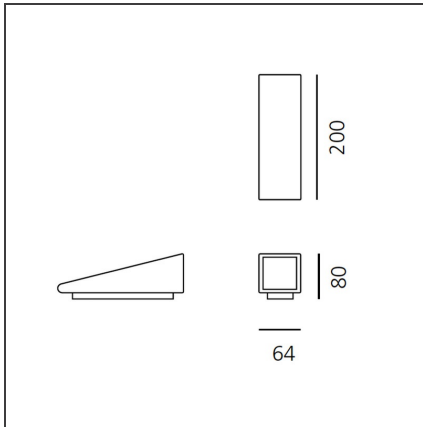

Cuneo Mini Wall/Floor Anthracite gray

IP65   

DESIGN BY

Klaus Begasse

DESCRIPTION

Lamp installable both on the ground to provide side lighting for drives or spacious areas in gardens, and on walls, to create a wall washer effect. It is possible to install the device with the light pointed either downwards or upwards. Materials: die-cast painted aluminium lamp unit; satin finish diffuser made of satin finish methacrylate; die-cast aluminium wall attachment.

TECHNICAL DRAWINGS

FEATURES

Article Code:	T082820	Material:	Aluminum, metacrylate
Colour:	Anthracite gray	Series:	Outdoor
Installation:	Floor, Wall	Area contract:	Outdoor, Residential
Environment:	Outdoor	Emission:	Direct/indirect

DIMENSIONS

Length:	cm 20
Width:	cm 6.4
Height:	cm 8

INCLUDED SOURCES

Category:	LED	Color temperature (K):	3000K
Number:	1	CRI:	80
Watt:	11W		
Type:	0		
Class:	A		

LUMINAIRE

Watt:	11W	Delivered lumens output (lm):	805lm
Voltage:	220V-240V	CCT:	3000K
		Efficiency:	76%
		Efficacy:	73.18lm/W
		CRI:	90