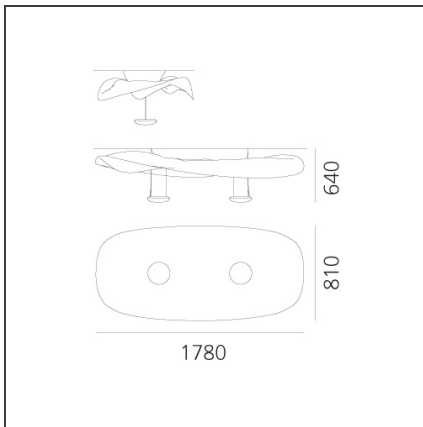

Cosmic Angel Ceiling

IP20

Dimmerable: + -

TECHNICAL DRAWINGS

DESIGN BY

Ross Lovegrove

DESCRIPTION

"My concept way to freeze a moment that seemed to be created by air rolling over a thin sheet , achieving a very natural flow and rhythm in the lightweight sculptural skin. Ultimately it appears to be suspended in anti gravity on a cushion of air....like the cosmos in the complex forms and geometries that seem to defy explanation and create a sense of infinity." Materials: body lamp - reflector made of thermoplastic material; die-cast aluminium lighting units; upper diffuser in opal methacrylate.

FEATURES

Article Code:	1516010A	Material:	ABS, aluminium
Colour:	Polished chrome	Series:	Design, Hydro
Installation:	Ceiling, Suspension	Emission:	Indirect
Environment:	Indoor		

DIMENSIONS

Length:	cm 178	Impact Resistance:	N/D
Width:	cm 80	Glow Wire Test:	N/D
Height:	cm 64		