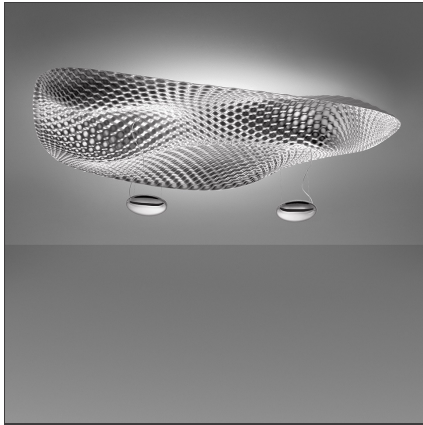

Cosmic Angel Ceiling

IP20

Dimmerable: + -

TECHNICAL DRAWINGS

DESIGN BY

Ross Lovegrove

DESCRIPTION

"My concept way to freeze a moment that seemed to be created by air rolling over a thin sheet , achieving a very natural flow and rhythm in the lightweight sculptural skin. Ultimately it appears to be suspended in anti gravity on a cushion of air....like the cosmos in the complex forms and geometries that seem to defy explanation and create a sense of infinity." Materials: body lamp - reflector made of thermoplastic material; die-cast aluminium lighting units; upper diffuser in opal methacrylate.

FEATURES

Article Code:	1516010A	Material:	ABS, aluminium
Colour:	Polished chrome	Series:	Design, Hydro
Installation:	Ceiling, Suspension	Emission:	Indirect
Environment:	Indoor		

DIMENSIONS

Length:	cm 178	Impact Resistance:	N/D
Width:	cm 80	Glow Wire Test:	N/D
Height:	cm 64		

INCLUDED SOURCES

Category:	FLUO	Color Rendering:	85
Number:	2	Color temperature (K):	3000K
Watt:	55W		
Lbs:	TC-LEL(G11)		
Socket:	2G11		
Duration (h):	12000h		

NOT INCLUDED SOURCES

Category:	HALO	Color Rendering:	1a
Number:	2	Color temperature (K):	2950K
Watt:	400W		
Lbs:	Qt-de12		
Socket:	R7s		