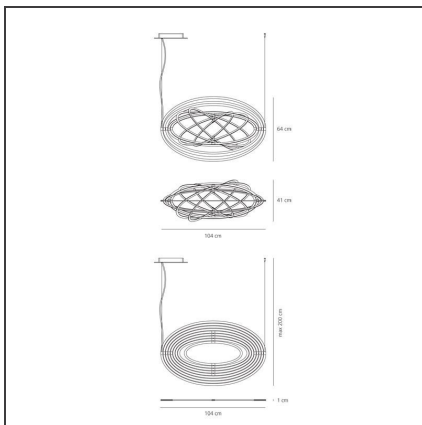

Copernico Suspension - Black

IP20

Dimmerable: + -

DESIGN BY

Carlotta de Bevilacqua, Paolo Dell'Elce

DESCRIPTION

Suspension lamp, coordinated with the wall lamp model. Nine concentric mobile ellipses obtained from a single aluminium plate support a circuit of 384 white Leds; the ellipses rotate independently on two different axes, enabling the light emission to be directed and numerous spatial configurations to be obtained at the same time. When the device is closed it is completely flat.

TECHNICAL DRAWINGS

FEATURES

Article Code:	1623020A	Material:	Aluminum
Colour:	Metal black	Series:	Design
Installation:	Suspension	Emission:	Diffused,direct,indirec
Environment:	Indoor		

DIMENSIONS

Length:	cm 104
Width:	cm 41
Rotation:	cm 360
Max Height from ceiling:	cm 200

INCLUDED SOURCES

Category:	LED	Color temperature (K):	3000K
Number:	1		
Watt:	31,5W		
Delivered lumens output (lm):	2300lm		
Type:	0		
Class:	A		

LUMINAIRE

Watt:	38W	Delivered lumens output (lm):	2565lm
		CCT:	3000K
		Dimmable Typology:	Push