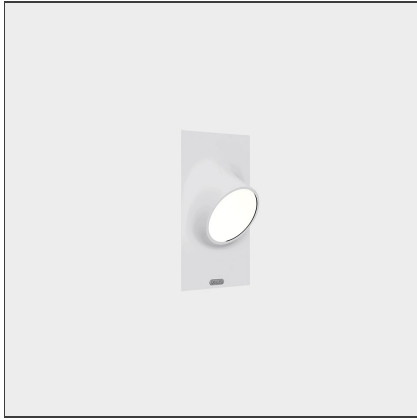

Ciclope Recessed Gray/white

IP65   

DESIGN BY

Alessandro Pedretti

DESCRIPTION

Lighting system with diffuse unilateral or bilateral emission, with high-performance LED light sources. Light emission is obtained by the combination of six monochromatic LED light sources, a reflector and an opaline diffuser. Floor, wall or recessed installation. Available in two finishes: light grey and rust painted.

TECHNICAL DRAWINGS

FEATURES

Article Code:	T081500	Material:	Composite technopolymer, polycarbonate, steel, aluminum
Colour:	Gray/white	Series:	Outdoor
Installation:	Bollard, Recessed, Floor, Wall	Area contract:	null, Outdoor, Residential
Environment:	Outdoor	Emission:	Direct

DIMENSIONS

Length:	cm 17
Width:	cm 10
Height:	cm 27

INCLUDED SOURCES

Category:	LED	Color temperature (K):	3000K
Number:	1	CRI:	80
Watt:	6,5W		
Type:	0		
Class:	A		

LUMINAIRE

Power Supply:	Electronic	Delivered lumens output (lm):	284lm
Watt:	6,5W	CCT:	3000K
Voltage:	220-240V	Efficiency:	100%
		Efficacy:	47.33lm/W
		CRI:	80

ACCESSORIES

CICLOPE PARETE
CASSAFORMA X
INCASSO
T081600