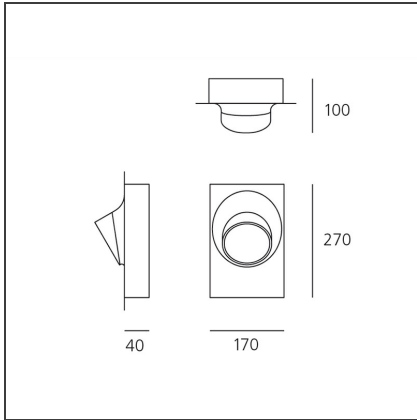

Ciclope Recessed Gray/white

IP65   

DESIGN BY

Alessandro Pedretti

DESCRIPTION

Lighting system with diffuse unilateral or bilateral emission, with high-performance LED light sources. Light emission is obtained by the combination of six monochromatic LED light sources, a reflector and an opaline diffuser. Floor, wall or recessed installation. Available in two finishes: light grey and rust painted.

TECHNICAL DRAWINGS

FEATURES

Article Code:	T081500	Material:	Composite technopolymer, polycarbonate, steel, aluminum
Colour:	Gray/white	Series:	Outdoor
Installation:	Bollard, Recessed, Floor, Wall	Area contract:	null, Outdoor, Residential
Environment:	Outdoor	Emission:	Direct

DIMENSIONS

Length:	cm 17
Width:	cm 10
Height:	cm 27

INCLUDED SOURCES

Category:	LED	Color temperature (K):	3000K
Number:	1	CRI:	80
Watt:	6,5W		
Type:	0		
Class:	A		

LUMINAIRE

Power Supply:	Electronic	Delivered lumens output (lm):	284lm
Watt:	6,5W	CCT:	3000K
Voltage:	220-240V	Efficiency:	100%
		Efficacy:	47.33lm/W
		CRI:	80