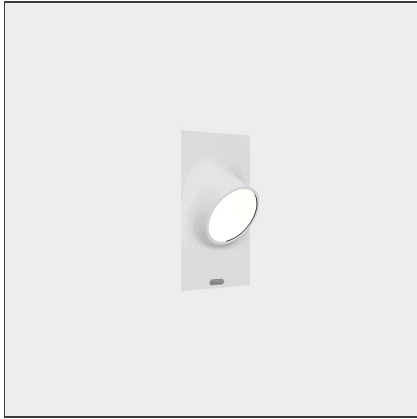

## Ciclope Recessed Anthracite gray

IP65   

### DESCRIPTION

Lighting system with diffuse unilateral or bilateral emission, with high-performance LED light sources. Light emission is obtained by the combination of six monochromatic LED light sources, a reflector and an opaline diffuser. Floor, wall or recessed installation. Available in two finishes: light grey and rust painted.

### FEATURES

<b>Article Code:</b>	T081520	<b>Material:</b>	Composite technopolymer, polycarbonate, steel, aluminum
<b>Colour:</b>	Anthracite gray	<b>Series:</b>	Outdoor
<b>Installation:</b>	Bollard, Recessed, Floor, Wall	<b>Area contract:</b>	null, Outdoor, Residential
<b>Environment:</b>	Outdoor	<b>Emission:</b>	Direct

### DIMENSIONS

<b>Length:</b>	cm 17
<b>Width:</b>	cm 19
<b>Height:</b>	cm 27