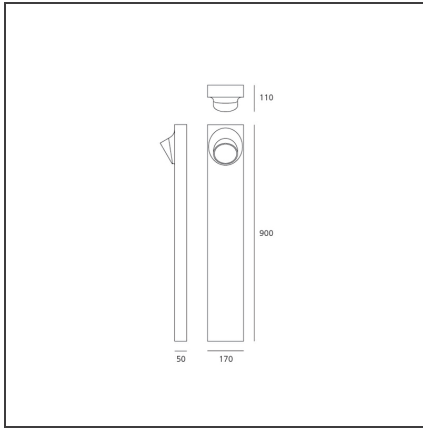

Ciclope Floor 90 Monolaterale Anthracite gray

IP65   

DESIGN BY

Alessandro Pedretti

DESCRIPTION

Lighting system with diffuse unilateral or bilateral emission, with high-performance LED light sources. Light emission is obtained by the combination of six monochromatic LED light sources, a reflector and an opaline diffuser. Floor, wall or recessed installation. Available in two finishes: light grey and rust painted.

TECHNICAL DRAWINGS

FEATURES

Article Code:	T081120	Material:	Composite technopolymer, polycarbonate, steel, aluminum
Colour:	Anthracite gray	Series:	Outdoor
Installation:	Bollard, Recessed, Floor, Wall	Area contract:	null, Outdoor, Residential
Environment:	Outdoor	Emission:	Direct

DIMENSIONS

Length:	cm 17
Width:	cm 11
Height:	cm 90

INCLUDED SOURCES

Category:	LED	Color temperature (K):	3000K
Number:	1	CRI:	80
Watt:	6,5W		
Type:	0		
Class:	A		

LUMINAIRE

Power Supply:	Electronic	Delivered lumens output (lm):	284lm
Watt:	6,5W	CCT:	3000K
Voltage:	220-240V	Efficiency:	100%
		Efficacy:	47.33lm/W
		CRI:	80