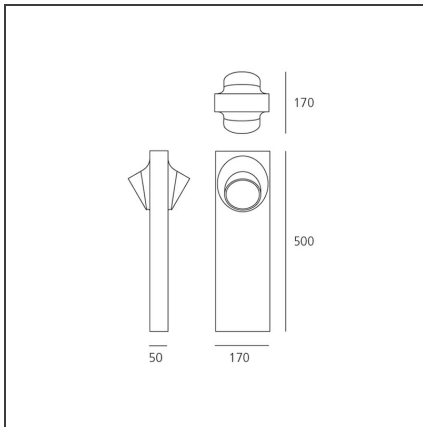

Ciclope Floor 50 Bilaterale Gray/white

IP65   

DESIGN BY

Alessandro Pedretti

DESCRIPTION

Lighting system with diffuse unilateral or bilateral emission, with high-performance LED light sources. Light emission is obtained by the combination of six monochromatic LED light sources, a reflector and an opaline diffuser. Floor, wall or recessed installation. Available in two finishes: light grey and rust painted.

TECHNICAL DRAWINGS

FEATURES

Article Code:	T081300	Material:	Composite technopolymer, polycarbonate, steel, aluminum
Colour:	Gray/white	Series:	Outdoor
Installation:	Bollard, Recessed, Floor, Wall	Area contract:	null, Outdoor, Residential
Environment:	Outdoor	Emission:	Direct

DIMENSIONS

Length:	cm 17
Width:	cm 17
Height:	cm 50

INCLUDED SOURCES

Category:	LED	Color temperature (K):	3000K
Number:	2	CRI:	80
Watt:	6,5W		
Type:	0		
Class:	A		

LUMINAIRE

Power Supply:	Electronic	Delivered lumens output (lm):	568lm
Watt:	13W	CCT:	3000K
Voltage:	220-240V	Efficiency:	100%
		Efficacy:	43.69lm/W
		CRI:	80