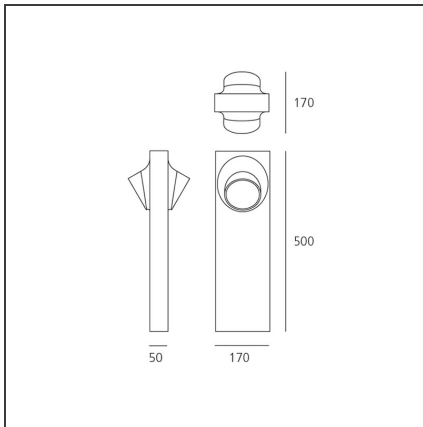

Ciclope Floor 50 Bilaterale Anthracite gray

IP65   

DESIGN BY

Alessandro Pedretti

DESCRIPTION

Lighting system with diffuse unilateral or bilateral emission, with high-performance LED light sources. Light emission is obtained by the combination of six monochromatic LED light sources, a reflector and an opaline diffuser. Floor, wall or recessed installation. Available in two finishes: light grey and rust painted.

TECHNICAL DRAWINGS

FEATURES

Article Code:	T081320	Material:	Composite technopolymer, polycarbonate, steel, aluminum
Colour:	Anthracite gray	Series:	Outdoor
Installation:	Bollard, Recessed, Floor, Wall	Area contract:	null, Outdoor, Residential
Environment:	Outdoor	Emission:	Direct

DIMENSIONS

Length:	cm 17
Width:	cm 17
Height:	cm 50

INCLUDED SOURCES

Category:	LED	Color temperature (K):	3000K
Number:	2	CRI:	80
Watt:	6,5W		
Type:	0		
Class:	A		

LUMINAIRE

Power Supply:	Electronic	Delivered lumens output (lm):	568lm
Watt:	13W	CCT:	3000K
Voltage:	220-240V	Efficiency:	100%
		Efficacy:	43.69lm/W
		CRI:	80