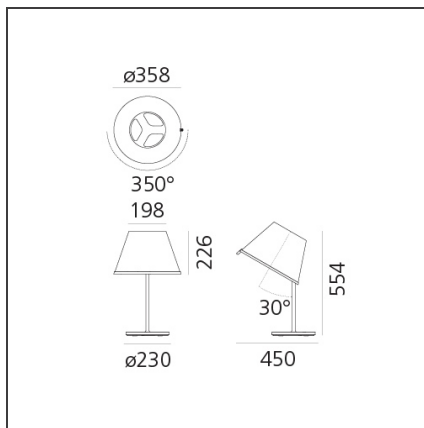

Choose Table - White/Chrome

IP20

DESIGN BY

Matteo Thun

DESCRIPTION

TECHNICAL DRAWINGS

FEATURES

Article Code:	1128110A	Material:	Steel, zamac, polycarbonate, parchment paper
Colour:	White/Chrome	Series:	Design, Scenarios
Installation:	Table, Floor, Wall, Suspension	Area contract:	Hospitality
Environment:	Indoor	Emission:	Direct Spot

DIMENSIONS

Height:	cm 55.4	Max Extension Length:	cm 45
Base Diameter:	cm 23	Impact Resistance:	N/D
Inclination:	cm 30	Glow Wire Test:	750
Rotation:	cm 350		

NOT INCLUDED SOURCES

Category:	HALO	Color Rendering:	2800K
Number:	1		
Watt:	57W		
Socket:	E27		

ALTERNATIVE SOURCES

Category:	LED
Number:	1
Watt:	8W
Type:	2
Socket:	E27
Class:	A

LUMINAIRE

Watt:	57W	Delivered lumens output (lm):	820lm
Voltage:	220V-240V	CCT:	2800K

Notes

The diffuser tilts 30° and rotates 350° on its axis.