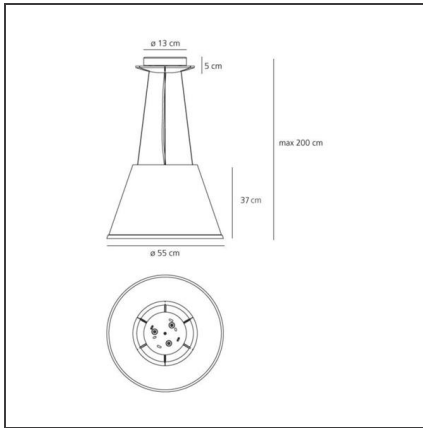

Choose Mega Suspension - Parchment

IP20    

Dimmerable: +  -

DESIGN BY

Matteo Thun

DESCRIPTION

Extending the range of the Choose collection. It is a lighting fixture with a transparent antistatic polycarbonate diffuser embellished with vertical internal slits, which allows a better light diffusion. The diffuser is covered by parchment paper. Extremely versatile it integrates and disappears in the space.

TECHNICAL DRAWINGS

FEATURES

Article Code:	1124020A	Material:	Parchment Paper, polycarbonate
Colour:	Transparent + Natural	Series:	Design
Installation:	Floor, Suspension	Area contract:	Hospitality
Environment:	Indoor	Emission:	Diffused And Direct

DIMENSIONS

Height:	cm 37	Glow Wire Test:	750
Base Diameter:	cm 13		
Max Height from ceiling:	cm 200		

NOT INCLUDED SOURCES

Category:	HALO	Color Rendering:	1a
Number:	3	Color temperature (K):	2900K
Watt:	77W		
Lbs:	A60		
Socket:	E27		
Duration (h):	1000h		