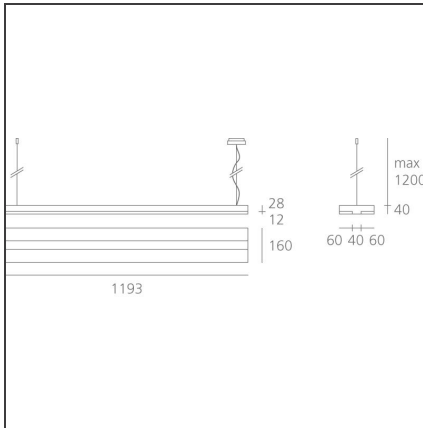

Chocolate Suspension LED - 63 W 4000 K Dimmable Dali - Moka

IP20 Dimmerable:

DESIGN BY

a.g Licht

DESCRIPTION

Single pendant light with direct-indirect lighting using Led and 2x28 W and 2x54 W T16 fluorescent lamps. Aluminium body. 2 colours: moka and white. Optics made of transparent polycarbonate fitted with a prismoptic diffuser. Electronic control gear, or Dali-SwitchDim dimmabl electronic control gear. Emergency lighting on request. Polycarbonate dust protection cover. Quick adjustment steel suspension cables. Complies with standard EN60598-1 and other specific standards.

TECHNICAL DRAWINGS

FEATURES

Article Code:	M113711	Material:	Painted Aluminum
Colour:	Moka	Series:	Indoor
Installation:	Suspension	Area contract:	Hospitality, Office

DIMENSIONS

Length:	cm 114	Glow Wire Test:	850
Width:	cm 16		
Height:	cm 4		
Weight:	kg 4.6		
Max Height from ceiling:	cm 120		

INCLUDED SOURCES

Category:	LED	Color temperature (K):	4000K
Number:	1	Color Tolerance:	MacAdam 4SDCM
Watt:	55W	CRI:	=80 (min.)
Delivered lumens output (lm):	8800lm	Efficacy:	160lm/W
Type:	0	Service Life:	L70(6K)>50.000h
Class:	A		