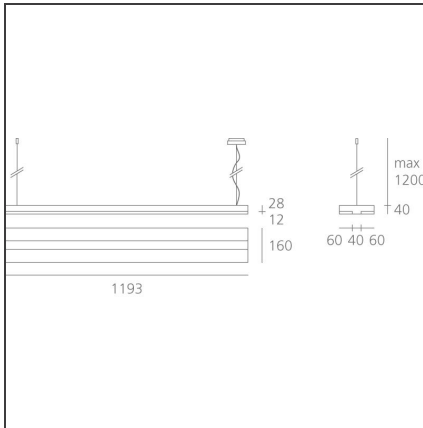

Chocolate Suspension LED - 63 W 3000 K Dimmable Dali - White

IP20 Dimmerable:

DESIGN BY

a.g Licht

DESCRIPTION

Single pendant light with direct-indirect lighting using Led and 2x28 W and 2x54 W T16 fluorescent lamps. Aluminium body. 2 colours: moka and white. Optics made of transparent polycarbonate fitted with a prismoptic diffuser. Electronic control gear, or Dali-SwitchDim dimmabl electronic control gear. Emergency lighting on request. Polycarbonate dust protection cover. Quick adjustment steel suspension cables. Complies with standard EN60598-1 and other specific standards.

TECHNICAL DRAWINGS

FEATURES

Article Code:	M113621	Material:	Painted Aluminum
Colour:	White	Series:	Indoor
Installation:	Suspension	Area contract:	Hospitality, Office

DIMENSIONS

Length:	cm 114	Glow Wire Test:	850
Width:	cm 16		
Height:	cm 4		
Weight:	kg 4.6		
Max Height from ceiling:	cm 120		

INCLUDED SOURCES

Category:	LED	Color temperature (K):	3000K
Number:	1	Color Tolerance:	MacAdam 4SDCM
Watt:	55W	CRI:	=80 (min.)
Delivered lumens output (lm):	8230lm	Efficacy:	150lm/W
Type:	0	Service Life:	L70(6K)>50.000h
Class:	A		