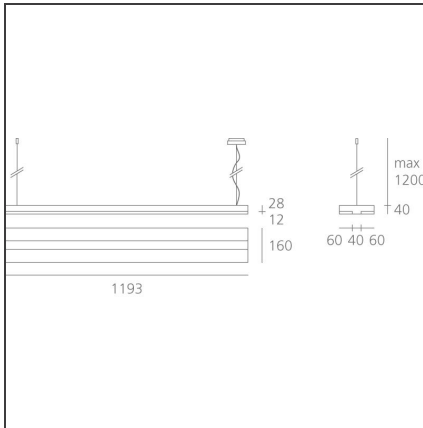

TECHNICAL DRAWINGS

FEATURES

Article Code:	M113611	Material:	Painted Aluminum
Colour:	Moka	Series:	Indoor
Installation:	Suspension	Area contract:	Hospitality, Office

DIMENSIONS

Length:	cm 114	Glow Wire Test:	850
Width:	cm 16		
Height:	cm 4		
Weight:	kg 4.6		
Max Height from ceiling:	cm 120		

INCLUDED SOURCES

Category:	LED	Color temperature (K):	3000K
Number:	1	Color Tolerance:	MacAdam 4SDCM
Watt:	55W	CRI:	=80 (min.)
Delivered lumens output (lm):	8230lm	Efficacy:	150lm/W
Type:	0	Service Life:	L70(6K)>50.000h
Class:	A		

LUMINAIRE

Power Supply:	Electronic Dimmable Dali Integrated	Delivered lumens output (lm):	3868lm
Watt:	63.0W	CCT:	3000K
Voltage:	220V-240V	Efficiency:	100%
		Efficacy:	61.40lm/W
		CRI:	80
		Dimmable Typology:	Dali