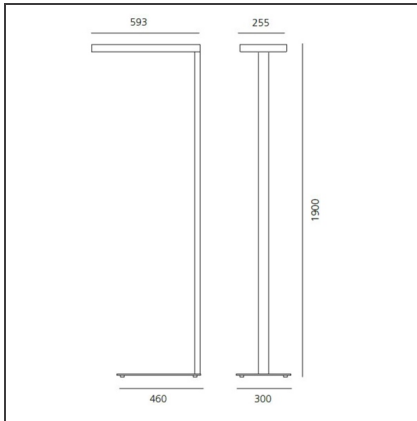

TECHNICAL DRAWINGS

FEATURES

Article Code:	M036526	Material:	Aluminium and Steel
Colour:	White	Series:	Indoor
Installation:	Floor	Area contract:	Office
Environment:	Indoor	Emission:	Direct/indirect

DIMENSIONS

Length:	cm 59.3
Width:	cm 25.5
Height:	cm 190
Weight:	kg 14

INCLUDED SOURCES

Category:	LED	Color temperature (K):	4000K
Number:	1	Color Tolerance:	MacAdam 4SDCM
Watt:	38W	Efficacy:	115lm/W
Delivered lumens output (lm):	4355lm	Service Life:	> 36000h
Type:	0		
Class:	A		
Category:	LED	Color temperature (K):	4000K
Number:	1	Color Tolerance:	MacAdam 3SDCM
Watt:	43W	CRI:	>80
Delivered lumens output (lm):	4189lm	Efficacy:	97lm/W
Type:	0	Service Life:	L70(6K)>3600h
Class:	A		

LUMINAIRE

Power Supply:	Electronic Interactive-Dali Integrated	Delivered lumens output (lm):	7131lm
Watt:	95.0W	CCT:	4000K
Voltage:	220V-240V	Efficiency:	100%
		Efficacy:	75.06lm/W
		CRI:	80