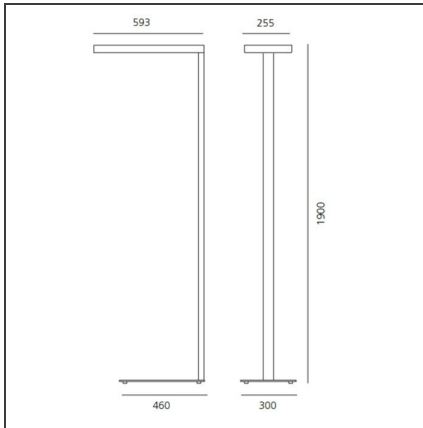

Chocolate Floor - LED 1-desk 3000K dimmable - White

IP20  Dimmerable: 

DESIGN BY

a.g Licht

DESCRIPTION

Chocolate Floor Led sets new standards in the lighting and living at the workplace, and features unique characteristics in terms of ergonomics, efficiency and lighting comfort. With the innovative optics technology, the direct light is directed and focused onto the specific visual task, for single desk (800 x 1600 mm) or double desk workstation (1600 x 1600 mm). It provides maximum efficiency thanks to a large direct component (48%, 2-desk version). 2 light management options: Dimmable (double-switch circuit), Interactive-Dali System with movement detector and daylight sensor, providing auto-regulation of the light intensity depending on the light level in the environment, and people presence.

TECHNICAL DRAWINGS

FEATURES

Article Code:	M036221	Material:	Aluminium and Steel
Colour:	White	Series:	Indoor
Installation:	Floor	Area contract:	Office
Environment:	Indoor	Emission:	Direct/indirect

DIMENSIONS

Length:	cm 59.3
Width:	cm 25.5
Height:	cm 190
Weight:	kg 14

INCLUDED SOURCES

Category:	LED	Color temperature (K):	3000K
Number:	1	Color Tolerance:	MacAdam 4SDCM
Watt:	26W	CRI:	>80
Delivered lumens output (lm):	2510lm	Efficacy:	96lm/W
Type:	0	Service Life:	L70(6K)>36000h
Class:	A		
Category:	LED	Color temperature (K):	3000K
Number:	1	Color Tolerance:	MacAdam3SDCM
Watt:	44W	CRI:	>80
Delivered lumens output (lm):	3902lm	Efficacy:	89lm/W
Type:	0	Service Life:	L70(6K)>36000h
Class:	A		