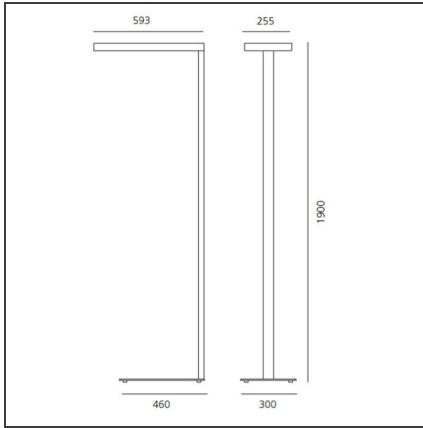

Chocolate Floor - Eco Comfort 3000K undimmable - White

IP20 

DESIGN BY

a.g Licht

DESCRIPTION

Chocolate Floor Led sets new standards in the lighting and living at the workplace, and features unique characteristics in terms of ergonomics, efficiency and lighting comfort. With the innovative optics technology, the direct light is directed and focused onto the specific visual task, for single desk (800 x 1600 mm) or double desk workstation (1600 x 1600 mm). It provides maximum efficiency thanks to a large direct component (48%, 2-desk version). 2 light management options: Dimmable (double-switch circuit), Interactive-Dali System with movement detector and daylight sensor, providing auto-regulation of the light intensity depending on the light level in the environment, and people presence.

TECHNICAL DRAWINGS

FEATURES

Article Code:	M0366W20	Material:	Aluminium and Steel
Colour:	White	Series:	Indoor
Installation:	Floor	Area contract:	Office
Environment:	Indoor	Emission:	Direct/indirect

DIMENSIONS

Length:	cm 59.3
Width:	cm 25.5
Height:	cm 190
Weight:	kg 14

INCLUDED SOURCES

Category:	LED	Color temperature (K):	3000K
Number:	1		
Watt:	77W		
Type:	0		
Class:	A		

LUMINAIRE

Power Supply:	Electronic Dimmable Integrated	Delivered lumens output (lm):	7520lm
Watt:	77W	CCT:	3000K
		CRI:	80