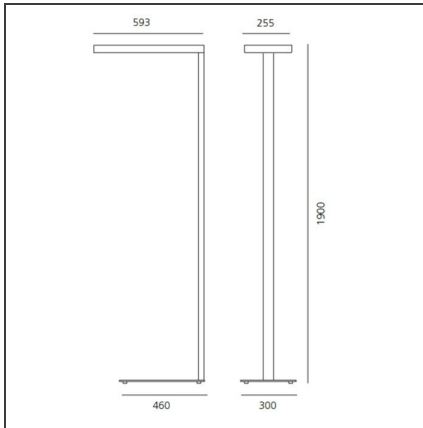

Chocolate Floor - Eco Comfort 3000K Interactive-Dali - White

IP20  Dimmerable: 

DESIGN BY

a.g Licht

DESCRIPTION

Chocolate Floor Led sets new standards in the lighting and living at the workplace, and features unique characteristics in terms of ergonomics, efficiency and lighting comfort. With the innovative optics technology, the direct light is directed and focused onto the specific visual task, for single desk (800 x 1600 mm) or double desk workstation (1600 x 1600 mm). It provides maximum efficiency thanks to a large direct component (48%, 2-desk version). 2 light management options: Dimmable (double-switch circuit), Interactive-Dali System with movement detector and daylight sensor, providing auto-regulation of the light intensity depending on the light level in the environment, and people presence.

TECHNICAL DRAWINGS

FEATURES

Article Code:	M0366W26	Material:	Aluminium and Steel
Colour:	White	Series:	Indoor
Installation:	Floor	Area contract:	Office
Environment:	Indoor	Emission:	Direct/indirect

DIMENSIONS

Length:	cm 59.3
Width:	cm 25.5
Height:	cm 190
Weight:	kg 14

INCLUDED SOURCES

Category:	LED	Color temperature (K):	3000K
Number:	1		
Watt:	77W		
Type:	0		
Class:	A		

LUMINAIRE

Power Supply:	Electronic Dimmable Integrated	Delivered lumens output (lm):	7520lm
Watt:	77W	CCT:	3000K
		CRI:	80
		Dimmable Typology:	Dali