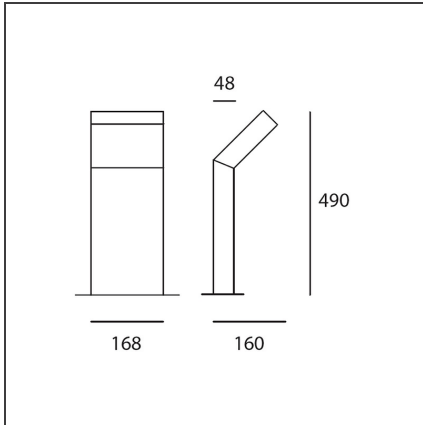

Chilone Up Floor Rust

IP65

DESIGN BY

Ernesto Gismondi

DESCRIPTION

Floor and wall matching outdoor luminaires. It is possible to install the device with the light pointed either downwards or upwards.

TECHNICAL DRAWINGS

FEATURES

Article Code:	T082310	Material:	Aluminum, polycarbonate
Colour:	Rust	Series:	Outdoor
Installation:	Bollard, Pole, Floor, Wall	Area contract:	null
Environment:	Outdoor	Emission:	Direct

DIMENSIONS

Length:	cm 16
Width:	cm 16.8
Height:	cm 49

INCLUDED SOURCES

Category:	LED	Color temperature (K):	3000K
Number:	1	Color Tolerance:	MacAdam 2SDCM
Watt:	16W	Service Life:	L70 (6K) 50000h
Type:	0		
Class:	A		

LUMINAIRE

Watt:	16W	Delivered lumens output (lm):	515lm
Voltage:	220V-240V	CCT:	3000K
		Efficiency:	100%
		Efficacy:	32.19lm/W
		CRI:	80

Notes

Floor version is available in three heights and in Up model. Floor fixing with ground mounting plate.