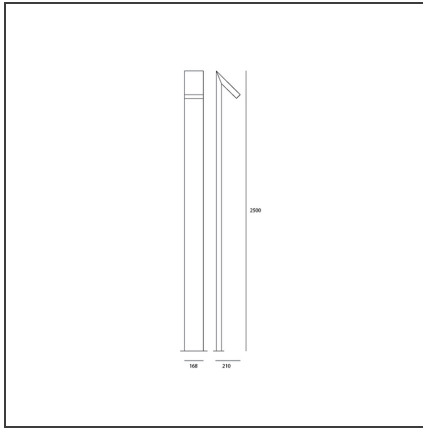

Chilone Pole 250 Gray/white

IP65    

DESIGN BY

Ernesto Gismondi

DESCRIPTION

Floor and wall matching outdoor luminaires. It is possible to install the device with the light pointed either downwards or upwards.

TECHNICAL DRAWINGS

FEATURES

Article Code:	T082000	Material:	Aluminum, polycarbonate
Colour:	Gray/white	Series:	Outdoor
Installation:	Bollard, Pole, Floor, Wall	Area contract:	null
Environment:	Outdoor	Emission:	Direct

DIMENSIONS

Length:	cm 21
Width:	cm 16.8
Height:	cm 250

INCLUDED SOURCES

Category:	LED	Color temperature (K):	3000K
Number:	1	Color Tolerance:	MacAdam 2SDCM
Watt:	16W	Service Life:	L70 (6K) 50000h
Type:	0		
Class:	A		

LUMINAIRE

Watt:	16W	Delivered lumens output (lm):	310lm
Voltage:	220V-240V	CCT:	3000K
		Efficiency:	100%
		Efficacy:	19.37lm/W
		CRI:	80

Notes

Floor version is available in three heights and in Up model. Floor fixing with ground mounting plate.