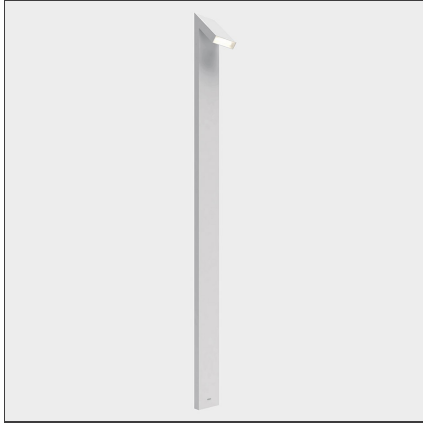

# Chilone Pole 250 Anthracite gray

IP65    

## DESCRIPTION

Floor and wall matching outdoor luminaires. It is possible to install the device with the light pointed either downwards or upwards.

## FEATURES

<b>Article Code:</b>	T082020	<b>Material:</b>	Aluminum, polycarbonate
<b>Colour:</b>	Anthracite gray	<b>Series:</b>	Outdoor
<b>Installation:</b>	Bollard, Pole, Floor, Wall	<b>Area contract:</b>	null
<b>Environment:</b>	Outdoor	<b>Emission:</b>	Direct

## DIMENSIONS

<b>Length:</b>	cm 21
<b>Width:</b>	cm 16.8
<b>Height:</b>	cm 250