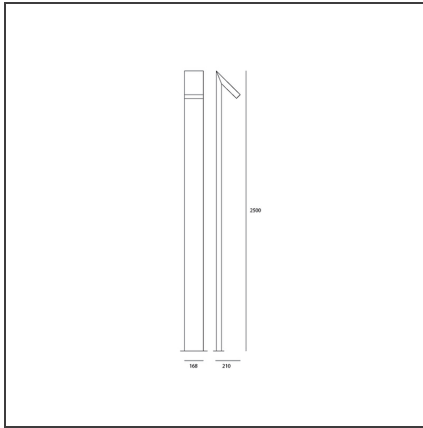

TECHNICAL DRAWINGS

FEATURES

Article Code:	T082020	Material:	Aluminum, polycarbonate
Colour:	Anthracite gray	Series:	Outdoor
Installation:	Bollard, Pole, Floor, Wall	Area contract:	null
Environment:	Outdoor	Emission:	Direct

DIMENSIONS

Length:	cm 21
Width:	cm 16.8
Height:	cm 250

INCLUDED SOURCES

Category:	LED	Color temperature (K):	3000K
Number:	1	Color Tolerance:	MacAdam 2SDCM
Watt:	16W	Service Life:	L70 (6K) 50000h
Type:	0		
Class:	A		

LUMINAIRE

Watt:	16W	Delivered lumens output (lm):	310lm
Voltage:	220V-240V	CCT:	3000K
		Efficiency:	100%
		Efficacy:	19.37lm/W
		CRI:	80

Notes

Floor version is available in three heights and in Up model. Floor fixing with ground mounting plate.