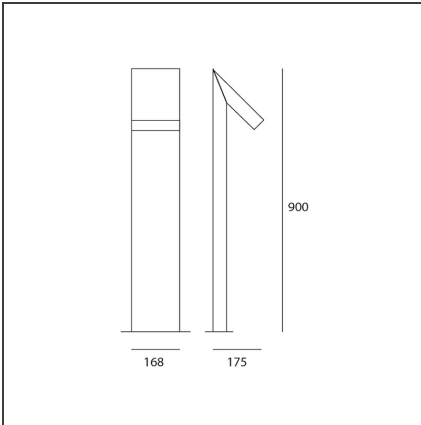

Chilone Floor 90 Rust

IP65    

DESIGN BY

Ernesto Gismondi

DESCRIPTION

Floor and wall matching outdoor luminaires. It is possible to install the device with the light pointed either downwards or upwards.

TECHNICAL DRAWINGS

FEATURES

Article Code:	T082110	Material:	Aluminum, polycarbonate
Colour:	Rust	Series:	Outdoor
Installation:	Bollard, Pole, Floor, Wall	Area contract:	null
Environment:	Outdoor	Emission:	Direct

DIMENSIONS

Length:	cm 17.5
Width:	cm 16.8
Height:	cm 90

INCLUDED SOURCES

Category:	LED	Color temperature (K):	3000K
Number:	1	CRI:	80
Watt:	8W		
Type:	0		
Class:	A		

LUMINAIRE

Watt:	8W	Delivered lumens output (lm):	194lm
Voltage:	220V-240V	CCT:	3000K
		Efficiency:	100%
		Efficacy:	24.25lm/W
		CRI:	80