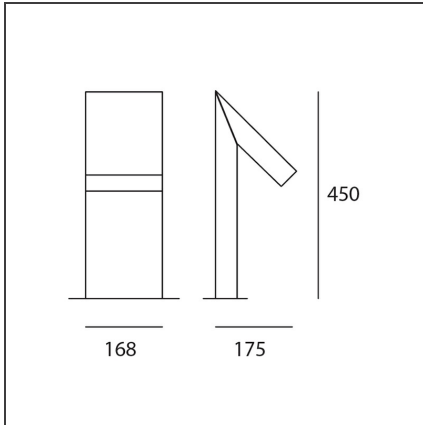

FEATURES

Article Code:	T082210	Material:	Aluminum, polycarbonate
Colour:	Rust	Series:	Outdoor
Installation:	Bollard, Pole, Floor, Wall	Area contract:	null
Environment:	Outdoor	Emission:	Direct

DIMENSIONS

Length:	cm 17.5
Width:	cm 16.8
Height:	cm 45

INCLUDED SOURCES

Category:	LED	Color temperature (K):	3000K
Number:	1	CRI:	80
Watt:	8W		
Type:	0		
Class:	A		

LUMINAIRE

Watt:	8W	Delivered lumens output (lm):	194lm
Voltage:	220V-240V	CCT:	3000K
		Efficiency:	100%
		Efficacy:	24.25lm/W
		CRI:	80