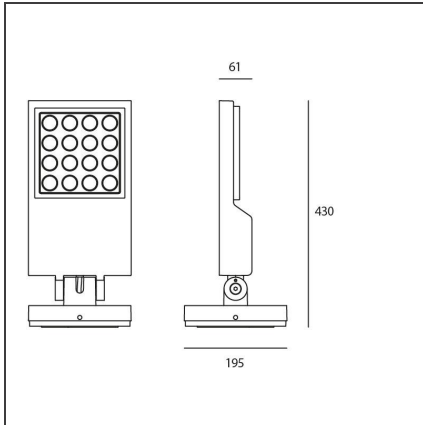

Cefiso 20 - 5,4° 3000K Gray/white

IP65   

DESIGN BY

Alessandro Pedretti

DESCRIPTION

Light fixture with adjustable direct emission, with high-performance LED light sources. Floor, wall and eaves installation. 2 sizes: Cefiso 14, Cefiso 20. Available in two finishes: grey-white and anthracite grey painted. Consist of adjustable lighting unit and terminal board. Rotation on the base +/-180°, body tilting +/-90° by means of a graduated metal ring allowing an accurate adjustment. Positioning is maintained by means of locking dowels. Body and terminal board in EN AB44100 aluminium, silicone gaskets. Electronic ballast integrated in the body. Silkscreened tempered glass siliconed flush with the body to avoid backwater. Wiring to be carried out inside the terminal board by piercing an IP65 grommet suitable for cables with a diameter of 8-13 mm. PMMA lenses in 3 different versions of beams. White monochromatic LEDs available in 3 colour temperatures: Warm = 3000K Neutral = 4000K Screws in AISI 316 stainless steel. Painted die-cast aluminium with 3-stage outdoor treatment: nanotechnologies, antioxidant primer, polyester paint. Technical features of light fixtures in compliance with EN60598-1 and part 2-5. IP Rating IP65. ENEC approved. Insulation class I.

TECHNICAL DRAWINGS

FEATURES

Article Code:	T418110W00	Material:	Aluminum, tempered glass, methacrylate
Colour:	Gray/white	Series:	Outdoor
Installation:	Floor, Wall	Area contract:	Outdoor
Environment:	Outdoor		

DIMENSIONS

Width:	cm 6.1	Impact Resistance:	IK10
Height:	cm 43		
Base Width:	cm 19.5		

INCLUDED SOURCES

Category:	LED	Color temperature (K):	3000K
Number:	1	CRI:	80 typ
Watt:	38W		
Type:	0		
Class:	A		

LUMINAIRE