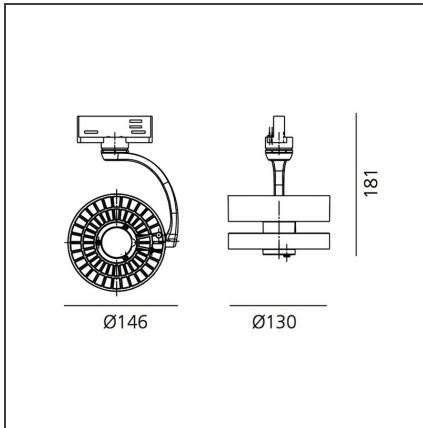

Cata Track Stable White - 30W - 4000K + Lens 14°

IP20  Dimmerable: 

DESIGN BY

Carlotta de Bevilacqua

DESCRIPTION

Interchangeable optical unit through a 'twist & lock' mechanism. Defined, concentrated light beams thanks to an innovative collimation system. 2 beam angles: 2x3,5°, 2x8°. Excellent quality of light: Cata Tuneable White: adjustable colour temperature from 2700K to 5700K CRI >93 (min.) Cata Stable White: available as warm white (3000K) and neutral white (4000K) – CRI=80 (min.). Rotation of 360°, tilt angle of +90°/-90° 2 installation options: with adaptor for 3-circuit track, or base plate for ceiling mounting. Ultra-flat power source (8mm height): DALI dimmable as standard, DALI8 interface hub for Tuneable White version. Materials : optic in transparent and metallic polycarbonate, heat sink in die-cast gloss aluminium, feeder/power supply in transparent polycarbonate, arm in die-cast gloss aluminium. Complies with standard EN60598-

TECHNICAL DRAWINGS

FEATURES

Article Code:	M057483 M057600	Material:	Aluminium, glass
Colour:	Polished aluminium	Series:	Indoor
Installation:	Track, Suspension, Ceiling		

DIMENSIONS

Height:	cm 18.1	Impact Resistance:	850°
Weight:	kg 0.7		
Inclination:	-90+90		
Rotation:	cm 360		