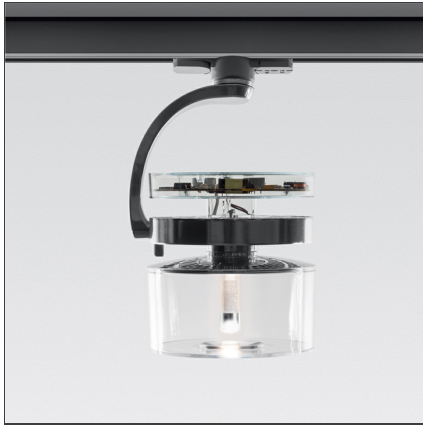

Cata Track Stable White - 30W - 4000K + Lens 14°

IP20  Dimmerable: 

DESIGN BY

Carlotta de Bevilacqua

DESCRIPTION

Interchangeable optical unit through a 'twist & lock' mechanism. Defined, concentrated light beams thanks to an innovative collimation system. 2 beam angles: 2x3,5°, 2x8°. Excellent quality of light: Cata Tuneable White: adjustable colour temperature from 2700K to 5700K CRI >93 (min.) Cata Stable White: available as warm white (3000K) and neutral white (4000K) – CRI=80 (min.). Rotation of 360°, tilt angle of +90°/-90° 2 installation options: with adaptor for 3-circuit track, or base plate for ceiling mounting. Ultra-flat power source (8mm height): DALI dimmable as standard, DALI8 interface hub for Tuneable White version. Materials : optic in transparent and metallic polycarbonate, heat sink in die-cast gloss aluminium, feeder/power supply in transparent polycarbonate, arm in die-cast gloss aluminium. Complies with standard EN60598-

TECHNICAL DRAWINGS

FEATURES

Article Code:	M057483 M057600	Material:	Aluminium, glass
Colour:	Polished aluminium	Series:	Indoor
Installation:	Track, Suspension, Ceiling		

DIMENSIONS

Height:	cm 18.1	Impact Resistance:	850°
Weight:	kg 0.7		
Inclination:	-90+90		
Rotation:	cm 360		

INCLUDED SOURCES

Category:	LED	Color temperature (K):	4000K
Number:	1	Color Tolerance:	MacAdam 3SDCM
Watt:	30W	CRI:	=80 (min.)
Type:	0	Service Life:	L70(6K)>36000h
Class:	A		

LUMINAIRE

Watt:	30W	Delivered lumens output (lm):	1004lm
		CCT:	4000K
		Efficiency:	37%
		Efficacy:	33.47lm/W
		CRI:	80

Notes

If there is no DALI-SwitchDim bus, the luminaire can be dimmed using the button on the device