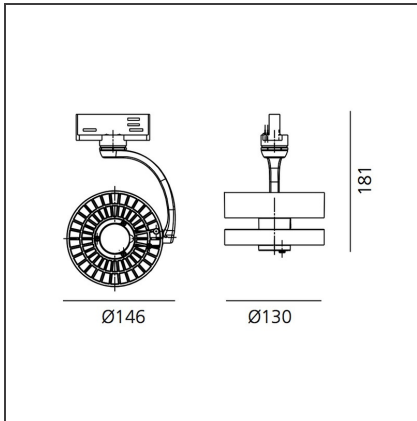

TECHNICAL DRAWINGS

FEATURES

Article Code:	M0569N83 M109500	Series:	Indoor
Colour:	Polished aluminium		
Installation:	Track, Suspension, Ceiling		

DIMENSIONS

Height:	cm 18.1
Weight:	kg 0.8
Base Diameter:	cm 13
Inclination:	-90+90
Rotation:	cm 360

INCLUDED SOURCES

Category:	LED	Color temperature (K):	4000K
Number:	1	Color Tolerance:	MacAdam 2SDCM
Watt:	22W	CRI:	90
Type:	0	Service Life:	L70(6K) 36000h
Class:	A		

LUMINAIRE

Watt:	22W	Delivered lumens output (lm):	1551lm
		CCT:	4000K
		Efficiency:	80%
		Efficacy:	70.5lm/W
		CRI:	90

Notes

If there is no DALI-SwitchDim bus, the luminaire can be dimmed using the button on the device