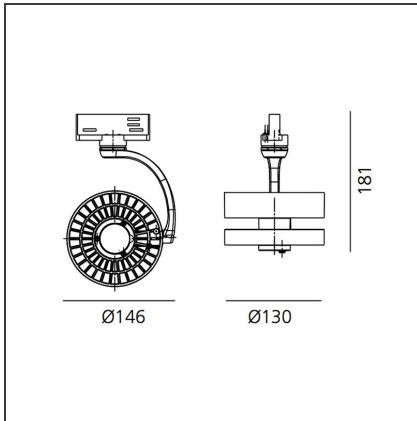

TECHNICAL DRAWINGS

FEATURES

Article Code:	M0569W83 M109600	Series:	Indoor
Colour:	Polished aluminium		
Installation:	Track, Suspension, Ceiling		

DIMENSIONS

Height:	cm 18.1
Weight:	kg 0.8
Base Diameter:	cm 13
Inclination:	-90+90
Rotation:	cm 360

INCLUDED SOURCES

Category:	LED	Color temperature (K):	3000K
Number:	1	Color Tolerance:	MacAdam 2SDCM
Watt:	22W	CRI:	90
Type:	0	Service Life:	L70(6K) 36000h
Class:	A		

LUMINAIRE

Watt:	22W	Delivered lumens output (lm):	1638lm
		CCT:	3000K
		Efficiency:	90%
		Efficacy:	74.47lm/W
		CRI:	90

Notes

If there is no DALI-SwitchDim bus, the luminaire can be dimmed using the button on the device