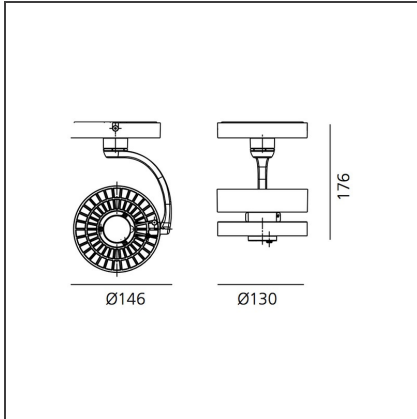

TECHNICAL DRAWINGS

FEATURES

Article Code:	M0569N81 M109700	Series:	Indoor
Colour:	Polished aluminium		
Installation:	Track, Suspension, Ceiling		

DIMENSIONS

Height:	cm 17.6
Weight:	kg 0.8
Base Diameter:	cm 13
Inclination:	-90+90
Rotation:	cm 360

INCLUDED SOURCES

Category:	LED	Color temperature (K):	4000K
Number:	1	Color Tolerance:	MacAdam 2SDCM
Watt:	22W	CRI:	90
Type:	0	Service Life:	L70(6K) 36000h
Class:	A		

LUMINAIRE

Watt:	22W	Delivered lumens output (lm):	1674lm
		CCT:	4000K
		Efficiency:	86%
		Efficacy:	76.11lm/W
		CRI:	90

Notes

If there is no DALI-SwitchDim bus, the luminaire can be dimmed using the button on the device