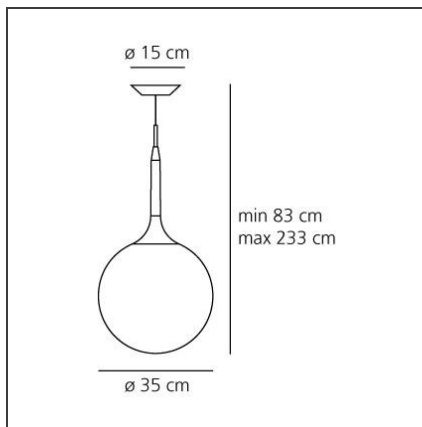

Castore suspension 35

IP20

Dimmerable: + -

TECHNICAL DRAWINGS

DESIGN BY

Michele De Lucchi, Huub Ubbens

DESCRIPTION

The spherical diffuser design is enhanced by a removable-fitting and tapering luminous stem, that makes a sweet transition from the strong diffuser light to the blind lamp structure area. Ceiling rose and stem in thermoplastic resin, blown glass diffuser.

FEATURES

Article Code:	1052010A	Material:	Blown glass, polycarbonate
Colour:	White	Series:	Design
Installation:	Suspension	Area contract:	Hospitality, Retail, Residential
Environment:	Indoor	Emission:	Diffused

DIMENSIONS

Height:	cm 83	Glow Wire Test:	750
Base Diameter:	cm 15		
Max Height from ceiling:	cm 233		

NOT INCLUDED SOURCES

Category:	HALO	Color Rendering:	1a
Number:	1	Color temperature (K):	2900K
Watt:	150W		
Lbs:	Qt32		
Socket:	E27		
Duration (h):	2000h		

Notes

Available in four sizes.