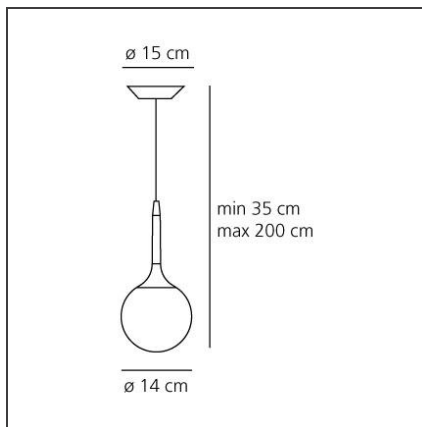

Castore suspension 14 (G9)

IP20

Dimmerable: + -

TECHNICAL DRAWINGS

DESIGN BY

Michele De Lucchi, Huub Ubbens

DESCRIPTION

The spherical diffuser design is enhanced by a removable-fitting and tapering luminous stem, that makes a sweet transition from the strong diffuser light to the blind lamp structure area. Ceiling rose and stem in thermoplastic resin, blown glass diffuser.

FEATURES

Article Code:	1045010A	Material:	Blown glass, polycarbonate
Colour:	White	Series:	Design
Installation:	Suspension	Area contract:	Hospitality, Retail, Residential
Environment:	Indoor	Emission:	Diffused

DIMENSIONS

Height:	cm 35	Glow Wire Test:	750
Base Diameter:	cm 15		
Max Height from ceiling:	cm 200		

NOT INCLUDED SOURCES

Category:	HALO	Class:	A
Number:	1		
Watt:	48W		
Socket:	G9		

ALTERNATIVE SOURCES

Category:	LED
Number:	1
Watt:	2,3W
Delivered lumens output (lm):	200lm
Type:	2
Socket:	G9
Class:	A

LUMINAIRE

Watt:	48W	Delivered lumens output (lm):	597lm
Voltage:	220V-240V	CCT:	2900K
		Efficiency:	81%
		Efficacy:	12lm/W

Notes

Available in four sizes.