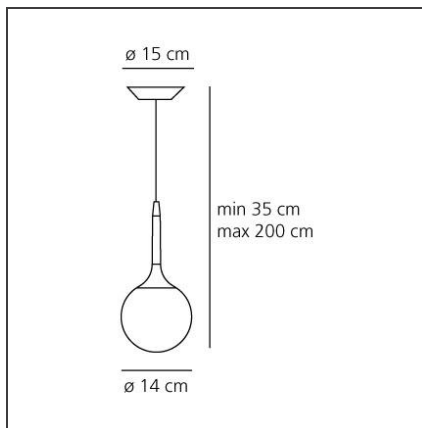

Castore suspension 14 (E14)

IP 20    Dimmerable: 

DESIGN BY

Michele De Lucchi, Huub Ubbens

DESCRIPTION

The spherical diffuser design is enhanced by a removable-fitting and tapering luminous stem, that makes a sweet transition from the strong diffuser light to the blind lamp structure area. Ceiling rose and stem in thermoplastic resin, blown glass diffuser.

TECHNICAL DRAWINGS

FEATURES

| | | | |
|----------------------|------------|-----------------------|----------------------------------|
| Article Code: | 1045110a | Material: | Blown glass, polycarbonate |
| Colour: | White | Series: | Design |
| Installation: | Suspension | Area contract: | Hospitality, Retail, Residential |
| Environment: | Indoor | Emission: | Diffused |

DIMENSIONS

| | | | |
|---------------------------------|--------|------------------------|-----|
| Height: | cm 30 | Glow Wire Test: | 850 |
| Base Diameter: | cm 15 | | |
| Max Height from ceiling: | cm 200 | | |