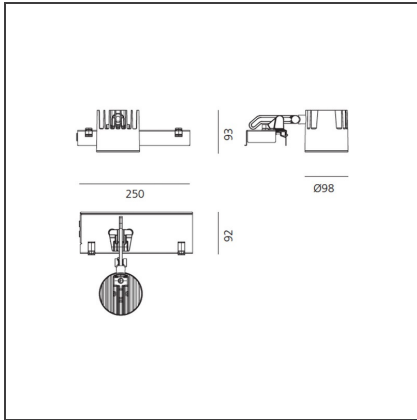

Caelum 90 LED - 4000K - 50° - White

IP20

DESIGN BY

Ernesto Gismondi

DESCRIPTION

Caelum is designed to provide a versatile lighting solution for the retail sector. It is a highly flexible, multi-functional system, with a high aesthetic and exceptionally high performance. Caelum is a modular lighting system with an open recessed profile channel, which integrates perfectly with the architectural design. □Optional covers to delineate the channel. □The spotlight kits are available in 2 sizes: Ø 90 mm and Ø 120 mm (diameter of the optical assembly) and are provided with a swivel arm which allows total concealment of the spotlight or, if open, allows the partial or total extraction of the spotlight from the channel. □A double hinge system provides a high degree of regulation of the beam direction. □The spotlights are provided with an electronic power supply. □The extruded elements are installed along both edges of the ceiling cut, creating a channel that can be finished with an optional top cover.

TECHNICAL DRAWINGS

FEATURES

Article Code:	M276125	Material:	Aluminium
Colour:	White	Series:	Indoor
Installation:	Projector, Recessed, Ceiling		

DIMENSIONS

Length:	cm 25	Glow Wire Test:	850°
Width:	cm 9.2		
Height:	cm 9.3		
Weight:	kg 1.2		
Inclination:	-35/+35		