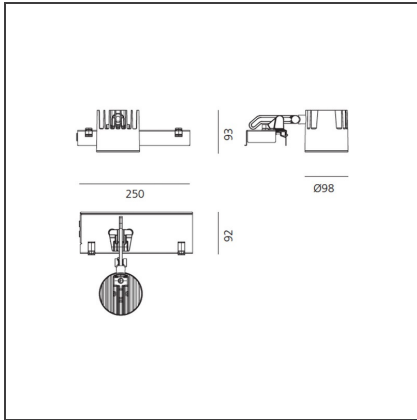

TECHNICAL DRAWINGS

FEATURES

Article Code:	M276025	Material:	Aluminium
Colour:	White	Series:	Indoor
Installation:	Projector, Recessed, Ceiling		

DIMENSIONS

Length:	cm 25	Glow Wire Test:	850°
Width:	cm 9.2		
Height:	cm 9.3		
Weight:	kg 1.2		
Inclination:	-35/+35		