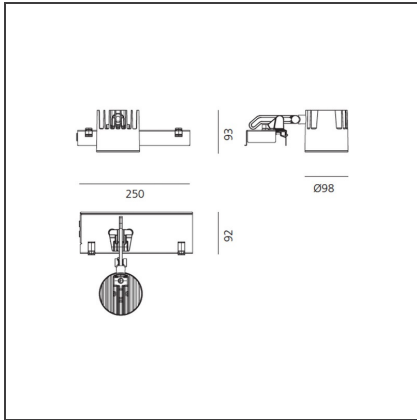

TECHNICAL DRAWINGS

FEATURES

Article Code:	M275615	Material:	Aluminium
Colour:	Black	Series:	Indoor
Installation:	Projector, Recessed, Ceiling		

DIMENSIONS

Length:	cm 25	Glow Wire Test:	850°
Width:	cm 9.2		
Height:	cm 9.3		
Weight:	kg 1.2		
Inclination:	-35/+35		