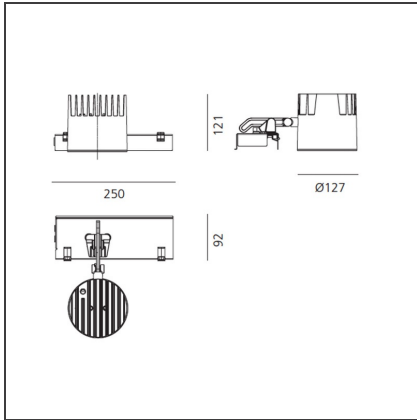

TECHNICAL DRAWINGS

FEATURES

Article Code:	M276425	Material:	Aluminium
Colour:	White	Series:	Indoor
Installation:	Projector, Recessed, Ceiling		
Environment:	Indoor		

DIMENSIONS

Length:	cm 25	Glow Wire Test:	850°
Width:	cm 9.2		
Height:	cm 12.1		
Weight:	kg 1.7		
Inclination:	-35/+35		

INCLUDED SOURCES

Category:	LED	Color temperature (K):	3000K
Number:	1	Color Tolerance:	3SDCM
Watt:	31W	CRI:	<90 (typ.)
Delivered lumens output (lm):	3384lm	Efficacy:	109lm/W
Type:	0	Service Life:	L70 (6K) 50000h
Class:	A		

LUMINAIRE

Power Supply:	220/240 Vac 50/60Hz electronic ballast included	Delivered lumens output (lm):	2233lm
Watt:	35W	CCT:	3000K
		Efficiency:	100%
		Efficacy:	63.80lm/W
		CRI:	80