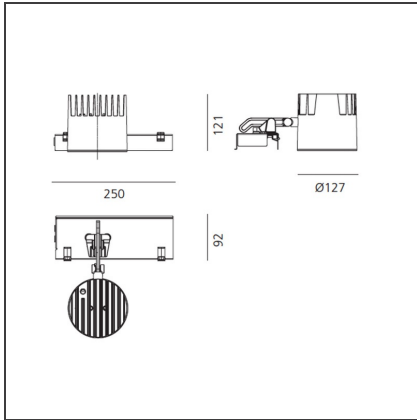

Caelum 120 LED - 3000K - 36° - Black

IP20

DESIGN BY

Ernesto Gismondi

DESCRIPTION

Caelum is designed to provide a versatile lighting solution for the retail sector. It is a highly flexible, multi-functional system, with a high aesthetic and exceptionally high performance. Caelum is a modular lighting system with an open recessed profile channel, which integrates perfectly with the architectural design. □Optional covers to delineate the channel. □The spotlight kits are available in 2 sizes: Ø 90 mm and Ø 120 mm (diameter of the optical assembly) and are provided with a swivel arm which allows total concealment of the spotlight or, if open, allows the partial or total extraction of the spotlight from the channel. □A double hinge system provides a high degree of regulation of the beam direction. □The spotlights are provided with an electronic power supply. □The extruded elements are installed along both edges of the ceiling cut, creating a channel that can be finished with an optional top cover.

TECHNICAL DRAWINGS

FEATURES

Article Code:	M276415	Material:	Aluminium
Colour:	Black	Series:	Indoor
Installation:	Projector, Recessed, Ceiling		
Environment:	Indoor		

DIMENSIONS

Length:	cm 25	Glow Wire Test:	850°
Width:	cm 9.2		
Height:	cm 12.1		
Weight:	kg 1.7		
Inclination:	-35/+35		