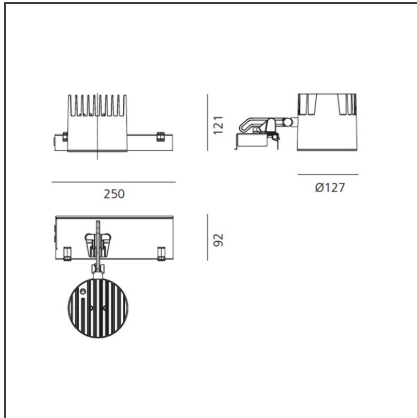

TECHNICAL DRAWINGS

FEATURES

Article Code:	M276225	Material:	Aluminium
Colour:	White	Series:	Indoor
Installation:	Projector, Recessed, Ceiling		
Environment:	Indoor		

DIMENSIONS

Length:	cm 25	Glow Wire Test:	850°
Width:	cm 9.2		
Height:	cm 12.1		
Weight:	kg 1.7		
Inclination:	-35/+35		

INCLUDED SOURCES

Category:	LED	Color temperature (K):	3000K
Number:	1	Color Tolerance:	3SDCM
Watt:	31W	CRI:	<90 (typ.)
Delivered lumens output (lm):	3384lm	Efficacy:	109lm/W
Type:	0	Service Life:	L70 (6K) 50000h
Class:	A		

LUMINAIRE

Power Supply:	220/240 Vac 50/60Hz electronic ballast included	Delivered lumens output (lm):	2301lm
		CCT:	3000K
Watt:	35W	Efficiency:	100%
		Efficacy:	65.74lm/W
		CRI:	80