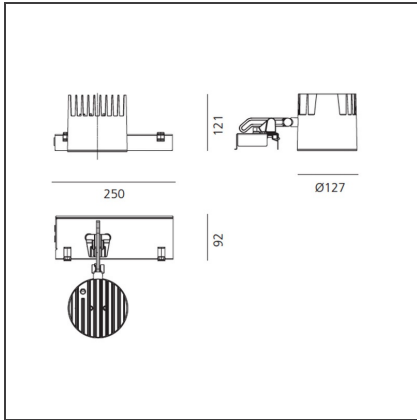

Caelum 120 LED - 3000K - 16° - Black

IP20

DESIGN BY

Ernesto Gismondi

DESCRIPTION

Caelum is designed to provide a versatile lighting solution for the retail sector. It is a highly flexible, multi-functional system, with a high aesthetic and exceptionally high performance. Caelum is a modular lighting system with an open recessed profile channel, which integrates perfectly with the architectural design. □Optional covers to delineate the channel. □The spotlight kits are available in 2 sizes: Ø 90 mm and Ø 120 mm (diameter of the optical assembly) and are provided with a swivel arm which allows total concealment of the spotlight or, if open, allows the partial or total extraction of the spotlight from the channel. □A double hinge system provides a high degree of regulation of the beam direction. □The spotlights are provided with an electronic power supply. □The extruded elements are installed along both edges of the ceiling cut, creating a channel that can be finished with an optional top cover.

TECHNICAL DRAWINGS

FEATURES

Article Code:	M276215	Material:	Aluminium
Colour:	Black	Series:	Indoor
Installation:	Projector, Recessed, Ceiling		
Environment:	Indoor		

DIMENSIONS

Length:	cm 25	Glow Wire Test:	850°
Width:	cm 9.2		
Height:	cm 12.1		
Weight:	kg 1.7		
Inclination:	-35/+35		