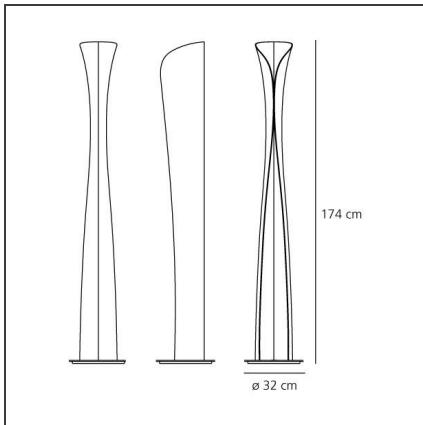

TECHNICAL DRAWINGS

FEATURES

Article Code:	1368020A	Material:	Steel
Colour:	White / White	Series:	Scenarios
Installation:	Floor	Area contract:	Hospitality, Residential
Environment:	Indoor	Emission:	Indirect And Diffused

DIMENSIONS

Height:	cm 174	Impact Resistance:	N/D
		Glow Wire Test:	N/A

NOT INCLUDED SOURCES

Category:	HALO	Color Rendering:	1a
Number:	1	Color temperature (K):	3000K
Watt:	230W		
Lbs:	Qt-de12		
Socket:	R7s		
Duration (h):	2000h		

SOURCES NOT INCLUDED

Category:	LED
Number:	1
Watt:	20W
Type:	2
Socket:	E27
Class:	A

ALTERNATIVE SOURCES

Category:	LED
Number:	1
Watt:	11w
Delivered lumens output (lm):	1110lm
Type:	2
Socket:	R7s
Class:	A

LUMINAIRE

Watt:	230W + 20W
Voltage:	220V-240V