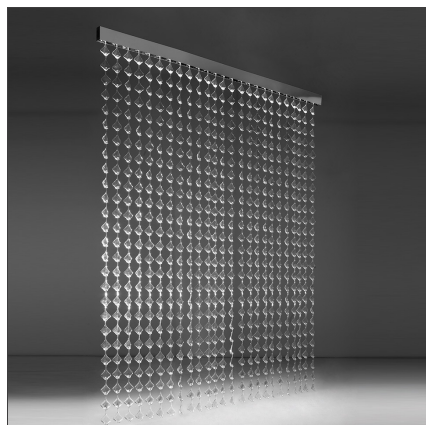

Botanic Rain - Metal Grey

DESIGN BY

Ross Lovegrove

DESCRIPTION

The product is not yet available.

TECHNICAL DRAWINGS

FEATURES

Colour:	Metal Grey	Series:	Scenarios
Installation:	Ceiling		

DIMENSIONS

Length:	cm 8.4
Width:	cm 3.6
Height:	cm 14.6