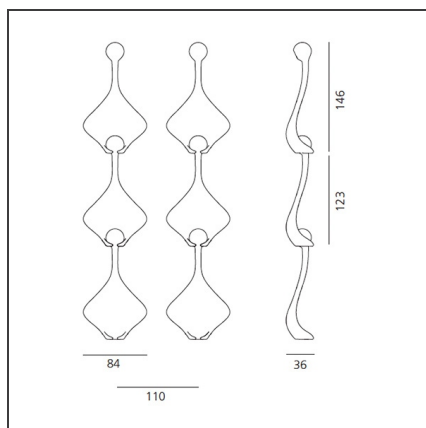

Botanic Rain - Metal Grey

DESIGN BY

Ross Lovegrove

DESCRIPTION

The product is not yet available.

TECHNICAL DRAWINGS

FEATURES

Colour:	Metal Grey	Series:	Scenarios
Installation:	Ceiling		

DIMENSIONS

Length:	cm 8.4
Width:	cm 3.6
Height:	cm 14.6