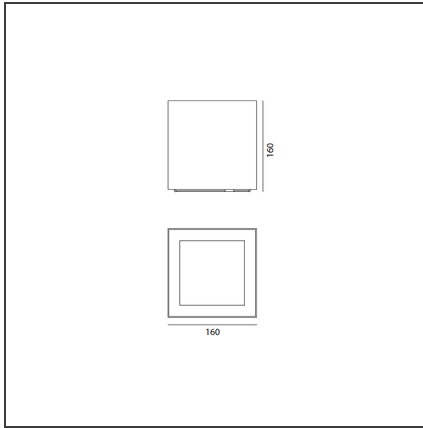

Basolo Mobile Wall Washer - Anthracite gray

IP67

DESIGN BY

Ernesto Gismondi

TECHNICAL DRAWINGS

FEATURES

Article Code:	T440000W00	Material:	Aluminum, polycarbonate, tempered glass
Colour:	Anthracite gray	Series:	Outdoor
Installation:	Floor, Ceiling		

DIMENSIONS

Length:	cm 16
Width:	cm 16
Height:	cm 16

INCLUDED SOURCES

Category:	LED	Color temperature (K):	3000 K
Number:	1	Color Tolerance:	3SDCM
Watt:	27 W	CRI:	80typ
Delivered lumens output (lm):	2106 lm	Efficacy:	78 lm/W
Type:	0		
Class:	A		