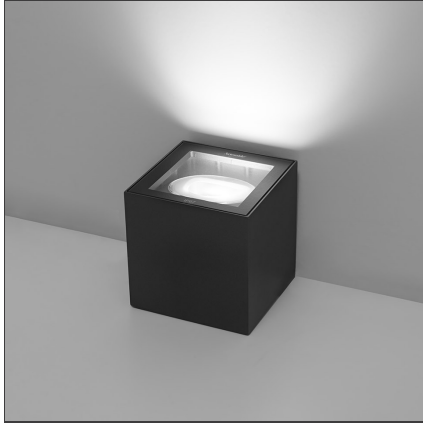

Basolo Mobile Wall Washer - Anthracite gray

IP67

DESIGN BY

Ernesto Gismondi

TECHNICAL DRAWINGS

FEATURES

Article Code:	T440000W00	Material:	Aluminum, polycarbonate, tempered glass
Colour:	Anthracite gray	Series:	Outdoor
Installation:	Floor, Ceiling		

DIMENSIONS

Length:	cm 16
Width:	cm 16
Height:	cm 16

INCLUDED SOURCES

Category:	LED	Color temperature (K):	3000 K
Number:	1	Color Tolerance:	3SDCM
Watt:	27 W	CRI:	80typ
Delivered lumens output (lm):	2106 lm	Efficacy:	78 lm/W
Type:	0		
Class:	A		

LUMINAIRE

Watt:	27W	Delivered lumens output (lm):	2067lm
		CCT:	3000K
		Efficiency:	75%
		Efficacy:	76.56lm/W
		CRI:	80