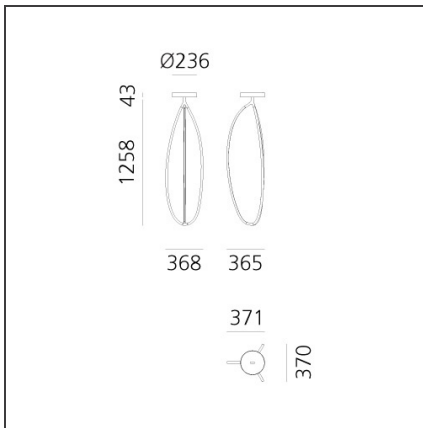

Arrival 130 ceiling

IP20  Dimmerable: 

DESIGN BY

Ludovica + Roberto Palomba

DESCRIPTION

The product is not yet available.

TECHNICAL DRAWINGS

FEATURES

Colour:	Brass	Material:	Aluminium, silicone
Installation:	Table, Floor, Suspension, Ceiling	Series:	Design, 2018 Artemide Collection

DIMENSIONS

Height:	cm 126
Base Width:	cm 4.3
Base Diameter:	cm 23.6

INCLUDED SOURCES

Category:	LED	Color temperature (K):	3000K
Number:	1	CRI:	90
Watt:	35W	Efficacy:	107lm/W
Delivered lumens output (lm):	3738lm	Service Life:	50000-L70
Type:	0		

LUMINAIRE

Watt:	40W	Delivered lumens output (lm):	1869lm
		CCT:	3000K
		Efficiency:	50%
		Efficacy:	46lm/W
		CRI:	90