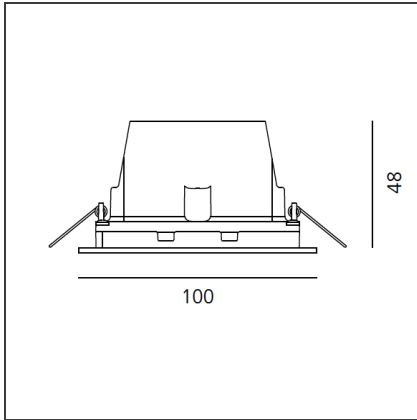

Aria Mini - 6W 3000K - IP40 - Black

IP40

DESCRIPTION

Light fixture with high-performance LED light sources. Wall or ceiling installation. Composed by: frame, body, asymmetrical reflector, fixing springs or housing. Body in injection mould of aluminium. Frame in aluminium. Body and frame are painted with outdoor treatment three stages: nanotechnologies, antioxidant primer, polyester paint. Metalized polycarbonate reflector. Silicone gasket. Protection screen in tempered glass, 3mm-thick. Housing in bend metal. Electrical connection to the ballast by means of a cable with appropriate terminal board supplied with the fixture. White monochromatic LEDs available in 2 colour temperatures: Warm = 3000K Neutral = 4000K IP Rating IP65 or IP40. Insulation class III. Technical features of light fixtures in compliance with EN60598-1. Installation must be carried out by specialized personnel. Carefully follow the instructions.

TECHNICAL DRAWINGS

FEATURES

Article Code:	AJ30004	Material:	Aluminum, polycarbonate, tempered glass
Colour:	Black	Series:	Outdoor
Installation:	Wall, Ceiling		
Environment:	Outdoor		

DIMENSIONS

Length:	cm 10	Cutout shape:	Squared
Height:	cm 10		
Weight:	kg 0.6		
Recessed depth:	cm 4.8		