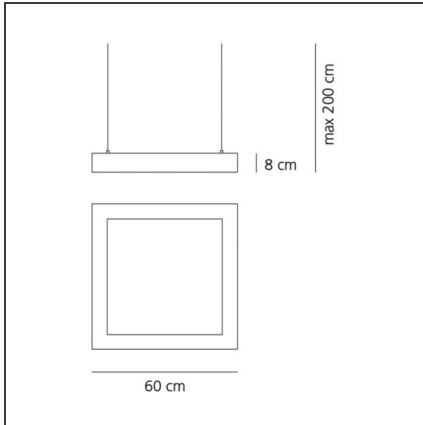

Altrove 600 Suspension LED Direct/Indirect emission

IP20

DESIGN BY

Carlotta de Bevilacqua

TECHNICAL DRAWINGS

FEATURES

Article Code:	1540110A	Material:	Methacrylate, aluminium
Colour:	Aluminium	Series:	Design
Installation:	Suspension		
Environment:	Indoor		

DIMENSIONS

Length:	cm 60
Width:	cm 60
Height:	cm 8
Max Height from ceiling:	cm 200

INCLUDED SOURCES

Category:	LED	Color temperature (K):	3000K
Number:	4	Color Tolerance:	MacAdam 3SDCM
Watt:	16.8W	CRI:	90
Delivered lumens output (lm):	3024lm	Efficacy:	180lm/W
Type:	0	Service Life:	50000-L70
Class:	A		