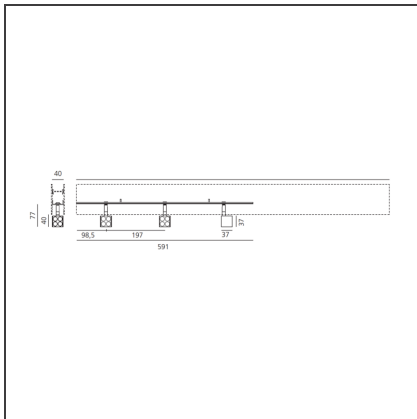

TECHNICAL DRAWINGS

FEATURES

Article Code:	M029600	Material:	Aluminium and polycarbonate
Colour:	Bright polished aluminium	Series:	Indoor
Installation:	Projector, Recessed, Ceiling	Area contract:	Hospitality, null, null, Retail, Culture, Residential
		Emission:	Accent lighting

DIMENSIONS

Width:	cm 4	Glow Wire Test:	650
Height:	cm 7.9		
Weight:	kg 0.5		
Inclination:	cm 90		
Rotation:	cm 360		

INCLUDED SOURCES

Category:	LED	Color Rendering:	>80
Number:	3	Color temperature (K):	4000K
Watt:	7W	Color Tolerance:	4SDCM
Delivered lumens output (lm):	565lm	CRI:	=80 (typ)
Type:	0	Efficacy:	81lm/W
Class:	A	Service Life:	L70(6K) > 50000h

LUMINAIRE

Transformer availability:	Included in the Algoritmo pre-wired gearplate to be ordered separately	Delivered lumens output (lm):	501lm
		CCT:	4000K
		Efficiency:	100%
		Efficacy:	62.62lm/W
Watt:	8.6W	CRI:	80
Voltage:	230-240V