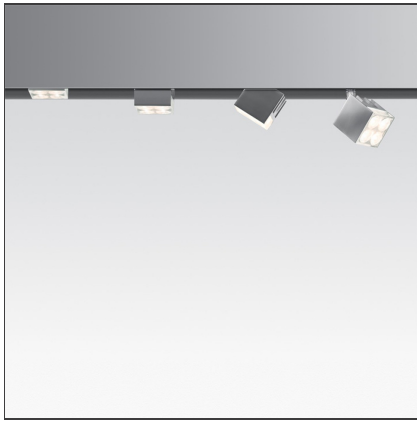

Algoritmo System for Projectors - 37 Cube - 3x8W 30° 4000K

IP20 

DESIGN BY

Carlotta de Bevilacqua, Paola di Arianello

DESCRIPTION

PAD is a projectors using high-efficiency led with monochromatic warm white (3000K) and neutral white (4000K) emission. Comprised of an aluminium body with bright anodized finish and a translucent cover in polycarbonate. Pad is available in four mounting options: with three-phase track adapter, with base plate or recessed plate for ceiling mounting, and in combination with the Algoritmo product line. The array of 12 leds (13W in total) lays on a metal core placed on the aluminium body of the projector that acts as heat dissipator. The special power supply system is housed within the body, thus allowing a direct connection to the electrical network (100-240V). The cover acts as a support for the lenses available in 3 beam options. It provides a diffused lighting effect while ensuring protection for the electrical parts. A smart hinge that combines reduced dimensions with a very large angular excursion provides extreme flexibility of rotation: rotation of up to 358°, tilt angle of up to +90°/-90°. Complies with EN60598-1 and other specific standards. An extension of the PAD family, PAD SQUARE houses an array of 24 LEDs (26W in total) placed on the aluminium body that acts as heat dissipator. The special, patented electrical system houses the power supply within the shell, and allows a direct connection to the electrical network. A translucent cover in polycarbonate closes off the body. It acts as a support for the various lenses, ensures protection for the electrical parts and provides a diffused lighting effect. Rotation of up to 358°, tilt angle of up to 180°. 4 installation options: with adaptor for 3-circuit track, with gear plate for mounting within Algoritmo product range, wall/ceiling mounted version, or base plate for semi-recessed mounting. Complies with EN60598-1 and other specific standards. 37 Cube is a Led spotlight with extremely small dimensions (37x37x37mm) featuring a perfect balance between size and luminous flux: the device is visually out of the way, whilst all the attention is aimed at the lighting effects in the room. The body in extruded aluminium is completed by a translucent shell that receives the interchangeable lenses (2x7° / 2x9° / 2x14°) and provides a diffused lighting effect. The minimalistic volumes breathe light into a new quality, from both the architectural and technical lighting standpoint as well as in terms of sustainability and savings. Adjustable by 358° along the vertical axis and by 90° along the horizontal axis, they provide accurate and effective accent lighting with only 7 Watts of used power. The extremely compact size of 37 Cube allows it to be installed together with the Algoritmo product line, as it can be completely housed inside the modules. Materials: body in extruded aluminium, screen / lens holder in satin-finish polycarbonate. Complies with EN62471, EN60598 and other specific standards.