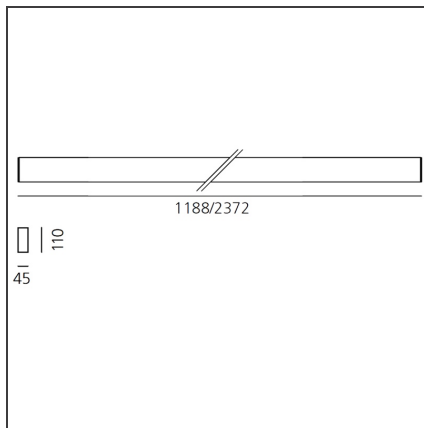

Algoritmo Stand-Alone - Wall/ceiling - white LED diffused emission - 34W 4000K Non dimmable - White

IP20 

DESIGN BY

Carlotta de Bevilacqua, Paola di Arianello

DESCRIPTION

Series of single units, preconfigured and complete for suspension-mounting, wall-mounting and ceiling-mounting. Body in extruded aluminium, painted white. Two lengths available: 1188 mm and 2372mm. LED version direct emission, diffused: LED monochromatic warm white (3000 K) and neutral white (4000 K). Power supply and light management system included, non dimmable or Dali-SwitchDim. Suspended version direct or double emission. Luminaires come complete with end caps, fixing brackets or suspension cables and optics. Compliant with standard EN60598-1 and other specific standards.

TECHNICAL DRAWINGS

FEATURES

Article Code:	M2914N20	Material:	Extruded Aluminium
Colour:	White	Series:	Indoor
Installation:	Wall, Ceiling		
Environment:	Indoor		

DIMENSIONS

Length:	cm 118	Glow Wire Test:	650°
Width:	cm 4.5		
Height:	cm 11		
Weight:	kg 3.8		