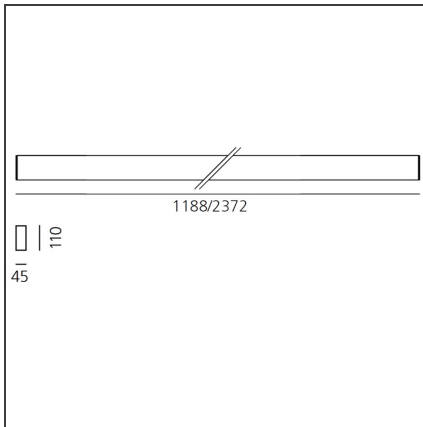

Algoritmo Stand-Alone - Wall/ceiling - white LED diffused emission - 34W 3000K DALI - White

IP20  Dimmerable: 

DESIGN BY

Carlotta de Bevilacqua, Paola di Arianello

DESCRIPTION

Series of single units, preconfigured and complete for suspension-mounting, wall-mounting and ceiling-mounting. Body in extruded aluminium, painted white. Two lengths available: 1188 mm and 2372mm. LED version direct emission, diffused: LED monochromatic warm white (3000 K) and neutral white (4000 K). Power supply and light management system included, non dimmable or Dali-SwitchDim. Suspended version direct or double emission. Luminaires come complete with end caps, fixing brackets or suspension cables and optics. Compliant with standard EN60598-1 and other specific standards.

TECHNICAL DRAWINGS

FEATURES

Article Code:	M2914W21	Material:	Extruded Aluminium
Colour:	White	Series:	Indoor
Installation:	Wall, Ceiling		
Environment:	Indoor		

DIMENSIONS

Length:	cm 118	Glow Wire Test:	650°
Width:	cm 4.5		
Height:	cm 11		
Weight:	kg 3.8		