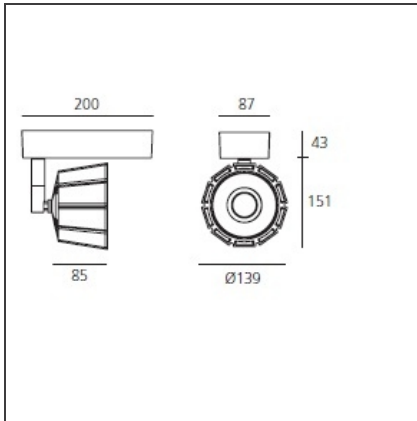

TECHNICAL DRAWINGS

FEATURES

Article Code:	M142321	Material:	Aluminium
Colour:	White	Series:	Scenarios
Installation:	Projector, Track	Area contract:	Retail

DIMENSIONS

Length:	cm 20	Glow Wire Test:	850
Width:	cm 8.7		
Height:	cm 19.4		
Weight:	kg 1.6		
Base Length:	cm 20		
Base Width:	cm 8.7		