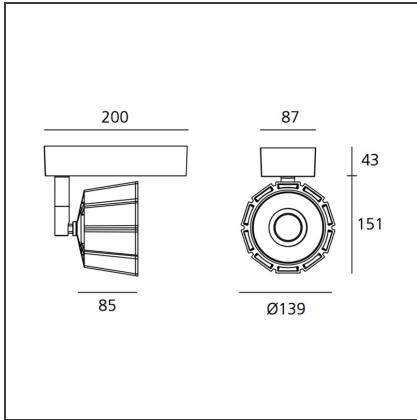

TECHNICAL DRAWINGS

FEATURES

Article Code:	M140610	Material:	Aluminium
Colour:	Black	Series:	Scenarios
Installation:	Projector, Ceiling	Area contract:	Hospitality, Retail, Culture

DIMENSIONS

Length:	cm 20	Glow Wire Test:	850
Width:	cm 8.7		
Height:	cm 19.4		
Weight:	kg 1.3		
Base Width:	cm 8.7		